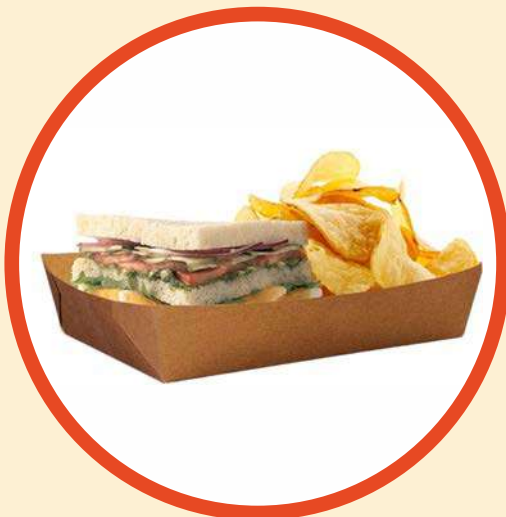

Kraft Large Paper Tray

	23x14x3.5cm
	400 pcs

Standard Paper Tray with Sleeve

	15.5x8x5cm
	600 pcs

Sleeve for Trays

	19x8.5x5cm
	500 pcs

Custom Printing its available in small quantities

● Kraft Salad Boxes