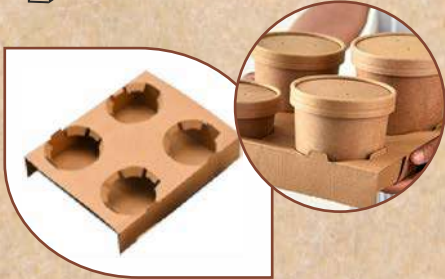

Kraft Soup Cup Carrier

	241x198x36mm
	500 pcs